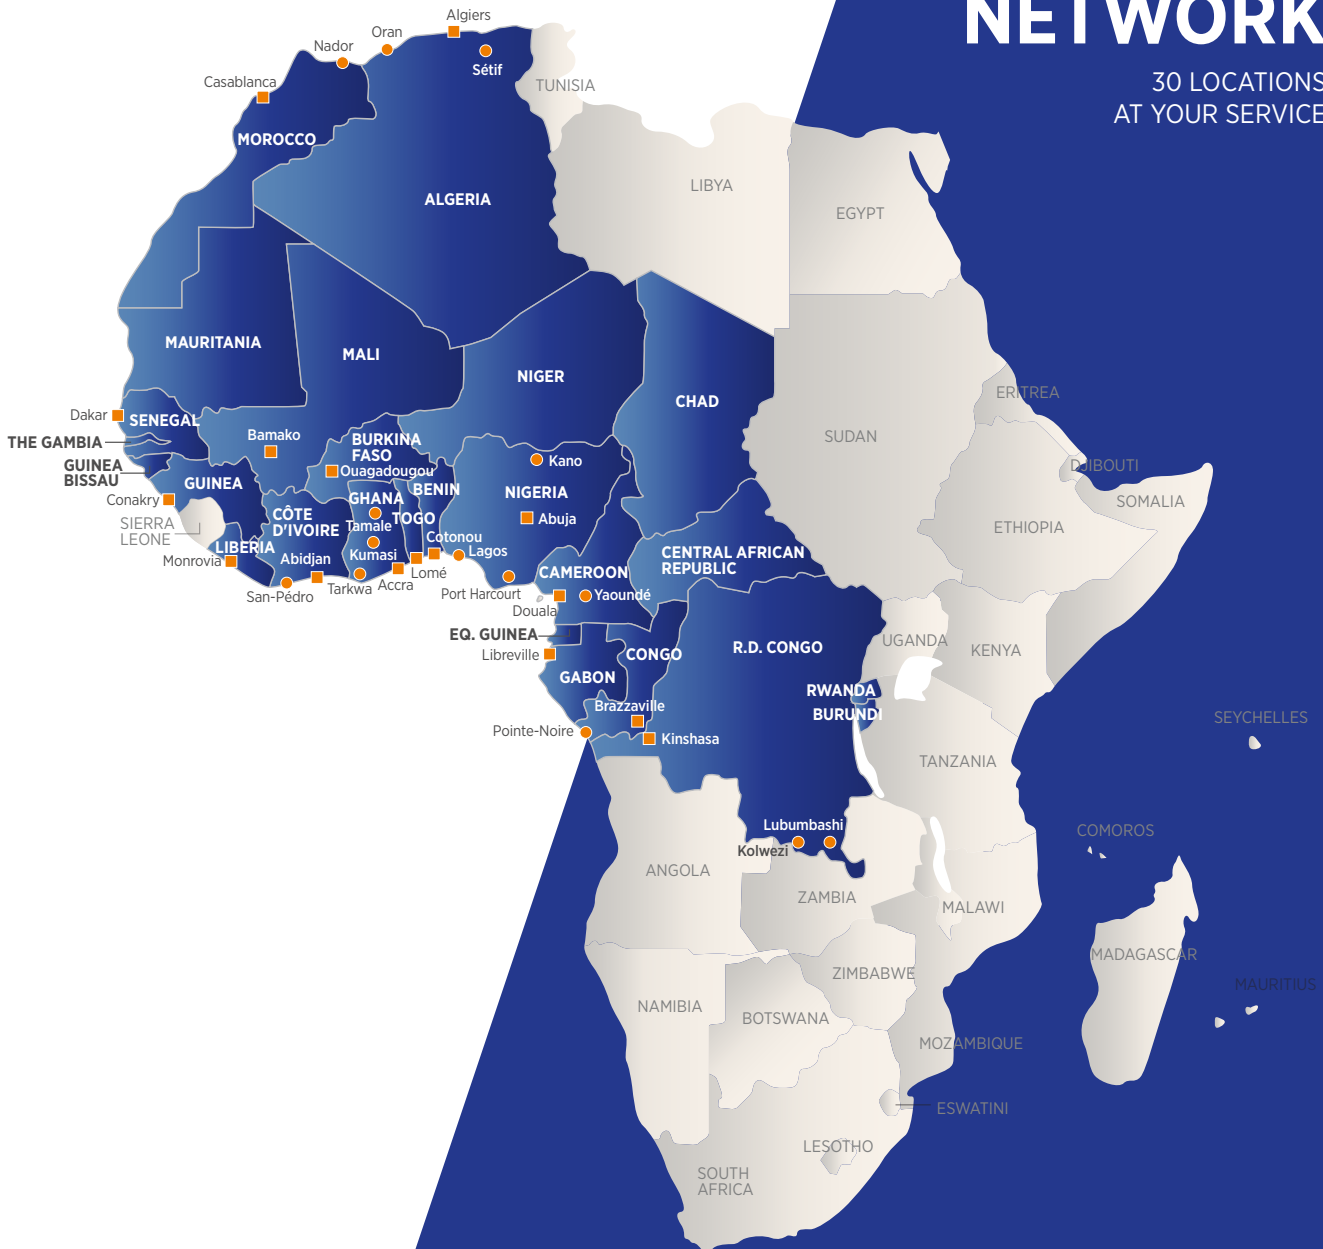

A strong and dependable partner

We have built a reputation for service excellence and value-added solutions that are tailored to your market and your needs.

We are the official distributor for:

- Equipments: Volvo Construction Equipment, SDLG, Dressta and Sennebogen
- Trucks: Volvo Trucks and Dongfeng Trucks
- Bus: Volvo Bus, Marcopolo and Volare
- Industrial & marine engines: Volvo Penta

30 LOCATIONS
AT YOUR SERVICE

SMT Africa
Avenue Arnaud Fraiteur 15-23
1050 Brussels, Belgium
+32 2 234 33 00
info.africa@smt.network

WWW.SMT.NETWORK